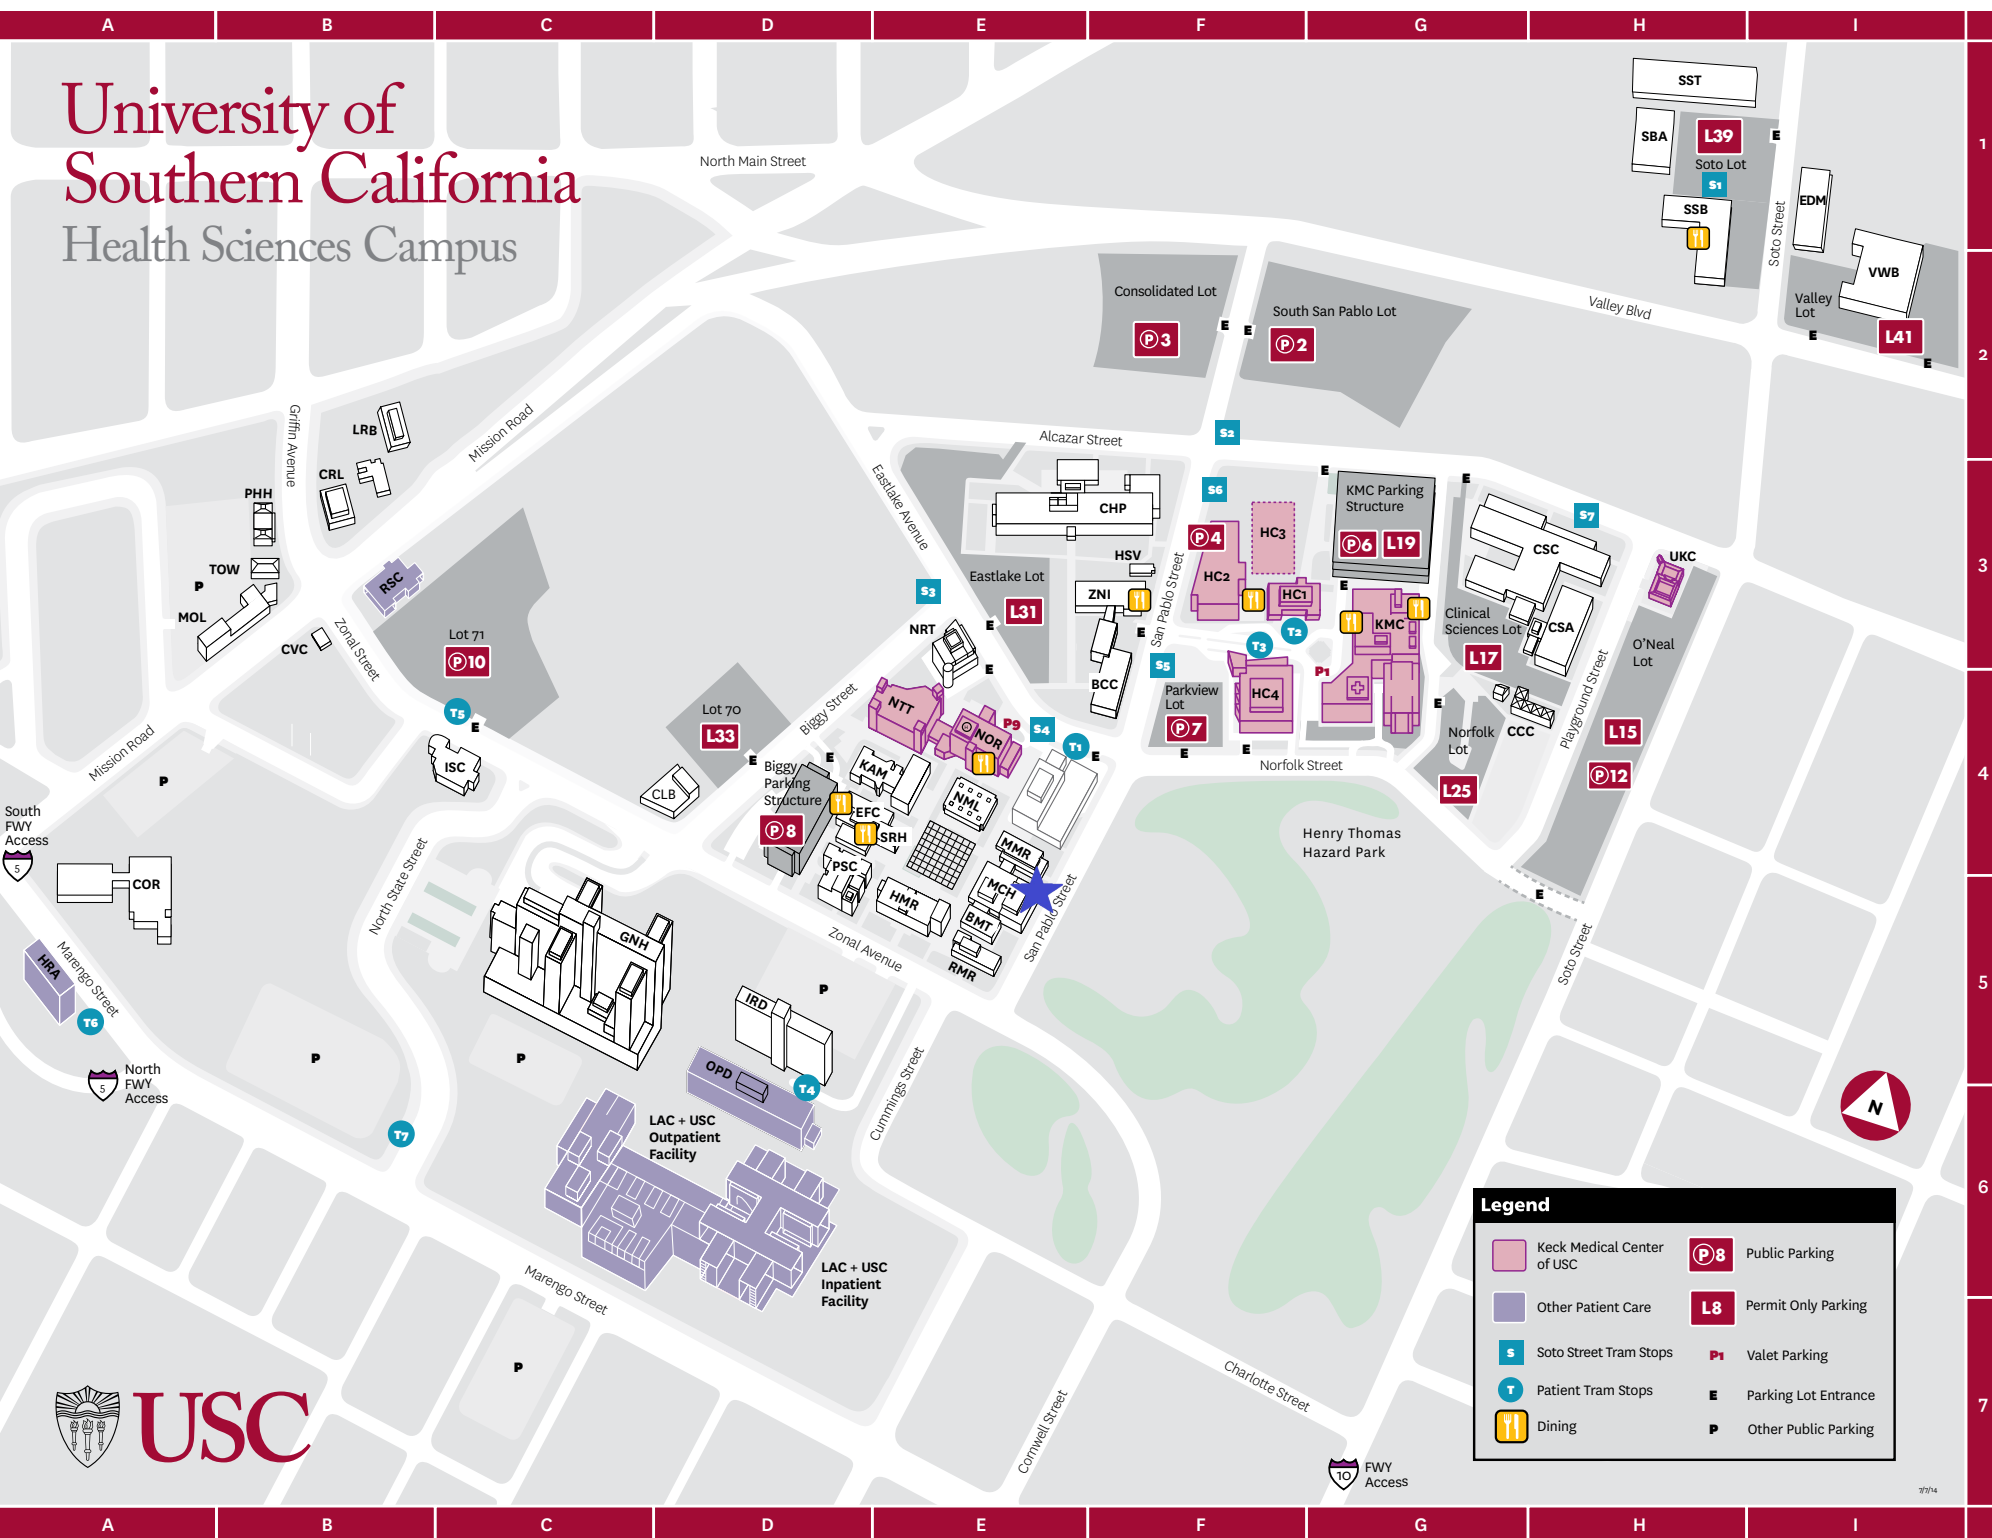

University of Southern California

Health Sciences Campus

Legend	
	Keck Medical Center of USC
	Other Patient Care
	Soto Street Tram Stops
	Patient Tram Stops
	Dining
	Public Parking
	Permit Only Parking
	Valet Parking
	Parking Lot Entrance
	Other Public Parking